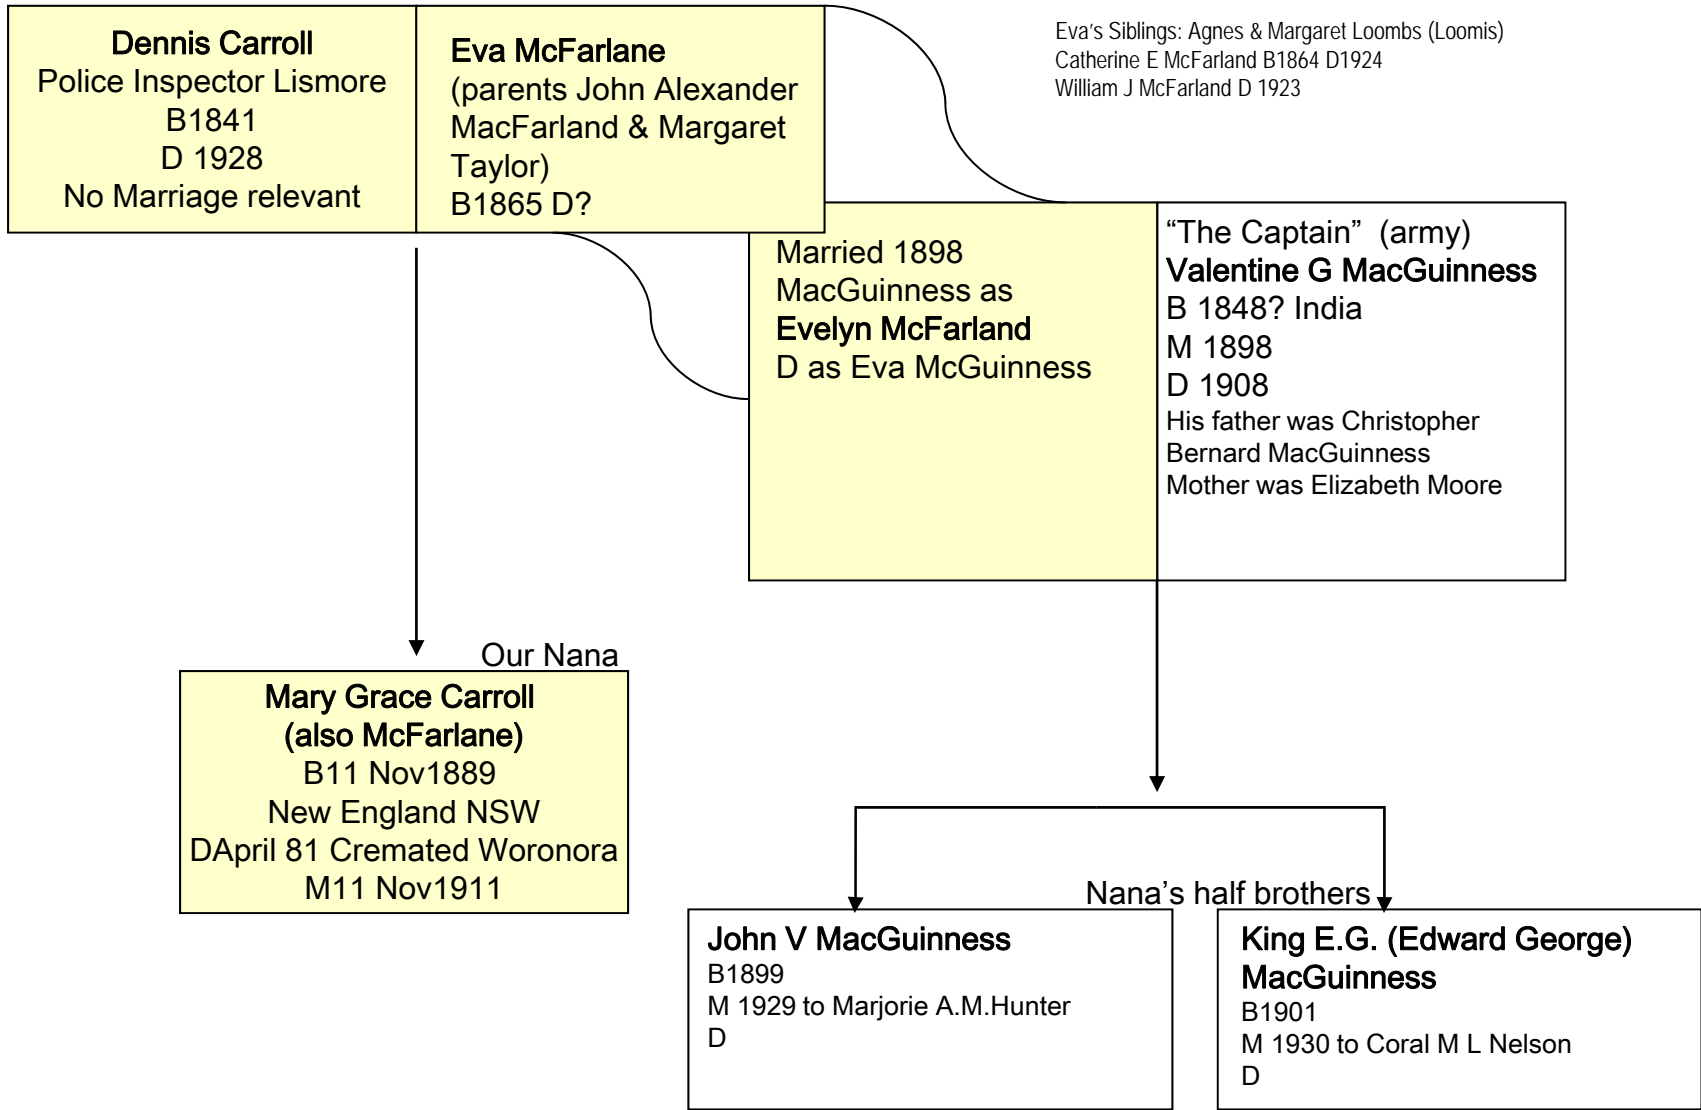

My Grandfather "Pop"

My Grandmother "Nana"

**Constance Dorothy McDonald (1913 -1971)**  
Married: **Mervyn William Matheson (1911-1998)**

- Robert William Matheson
- John Nicel Matheson
- Janet Nell Matheson NZ
- David Malcolm Matheson

**Alexander Guthrie McDonald**  
B1916  
D ?  
Married: **Else Gilmor**

- Janet Adele McDonald
- Malcolm Alexander McDonald
- Carol (Estelle?) McDonald

**Jean McDonald**  
B19 Oct1919 D 6 Mar 2000  
Married: **John Thomas Cooper**  
M 1 July 1942  
B 23 Sept 1916 D13 Jan 1981

- Ian Nivison McDonald
- Colin Nivison McDonald

**Alexander "Alick" MacDonnell**  
Chemist & Druggist B1819 in Dublin  
Emigrated to Australia  
D1900 in Sydney interred together at Waverly NSW)  
M1854